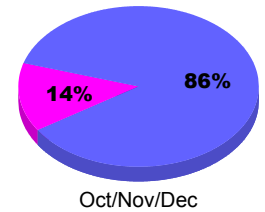

Gender Comparison 2010-2011