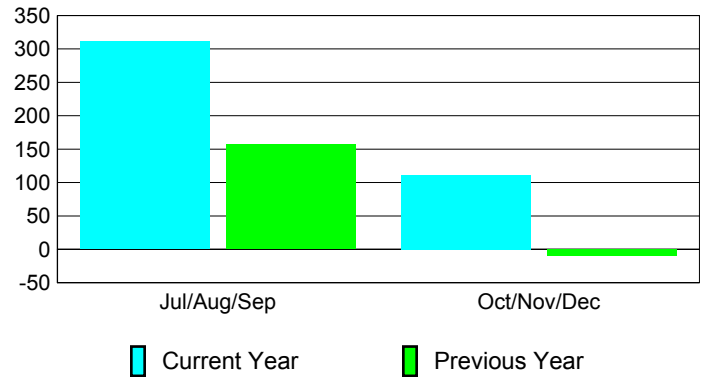

Comparison of Membership Gain/Loss

Current Year Compared to the Previous Year