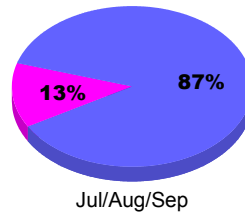

Gender Comparison 2010-2011