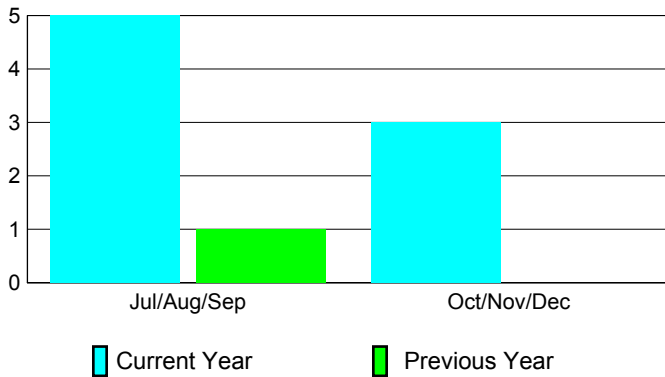

Comparison of Club Gain/Loss

Current Year Compared to the Previous Year