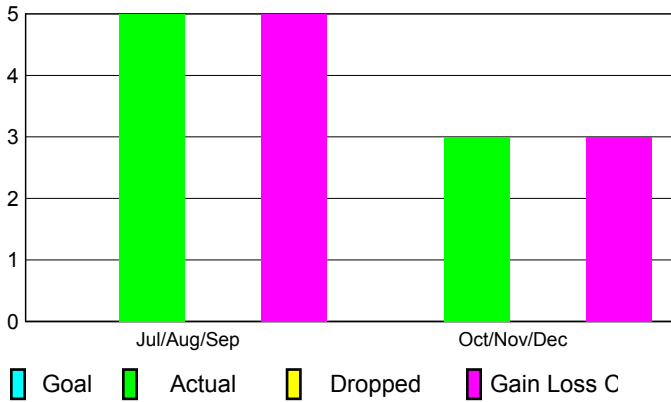

## CLUBS

**Club Results  
2010-2011**

**Clubs  
2009-2010**

Month	New Club	Actual New	Actual Dropped	Gain/Loss of	Gain/Loss of
	Goal	Clubs	Clubs	Clubs	Clubs
Jul/Aug/Sep	0	5	0	5	1
Oct/Nov/Dec	0	3	0	3	0
<b>Totals</b>	<b>0</b>	<b>8</b>	<b>0</b>	<b>8</b>	<b>1</b>

### Club Results 2010-2011

Goal, New, Dropped, Gain/Loss

### Comparison of Club Gain/Loss

Current Year Compared to the Previous Year