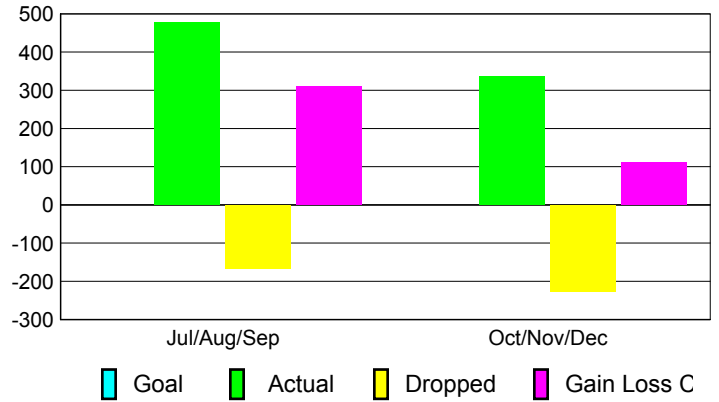

### YTD Status Quo Clubs 2010-2011

Status Quo Clubs Compared to Status Quo Members

## MEMBERSHIP

**Membership Results  
2010-2011**

**Membership  
2009-2010**

Month	Net Memb	Actual New	Actual Dropped	Gain/Loss of	Gain/Loss of
	Goal	Memb	Memb	Memb	Memb
Jul/Aug/Sep	0	478	-167	311	157
Oct/Nov/Dec	0	337	-226	111	-9
<b>Totals</b>	<b>0</b>	<b>815</b>	<b>-393</b>	<b>422</b>	<b>148</b>

### Membership Results 2010-2011

Goal, New, Dropped, Gain/Loss

### Comparison of Membership Gain/Loss

Current Year Compared to the Previous Year